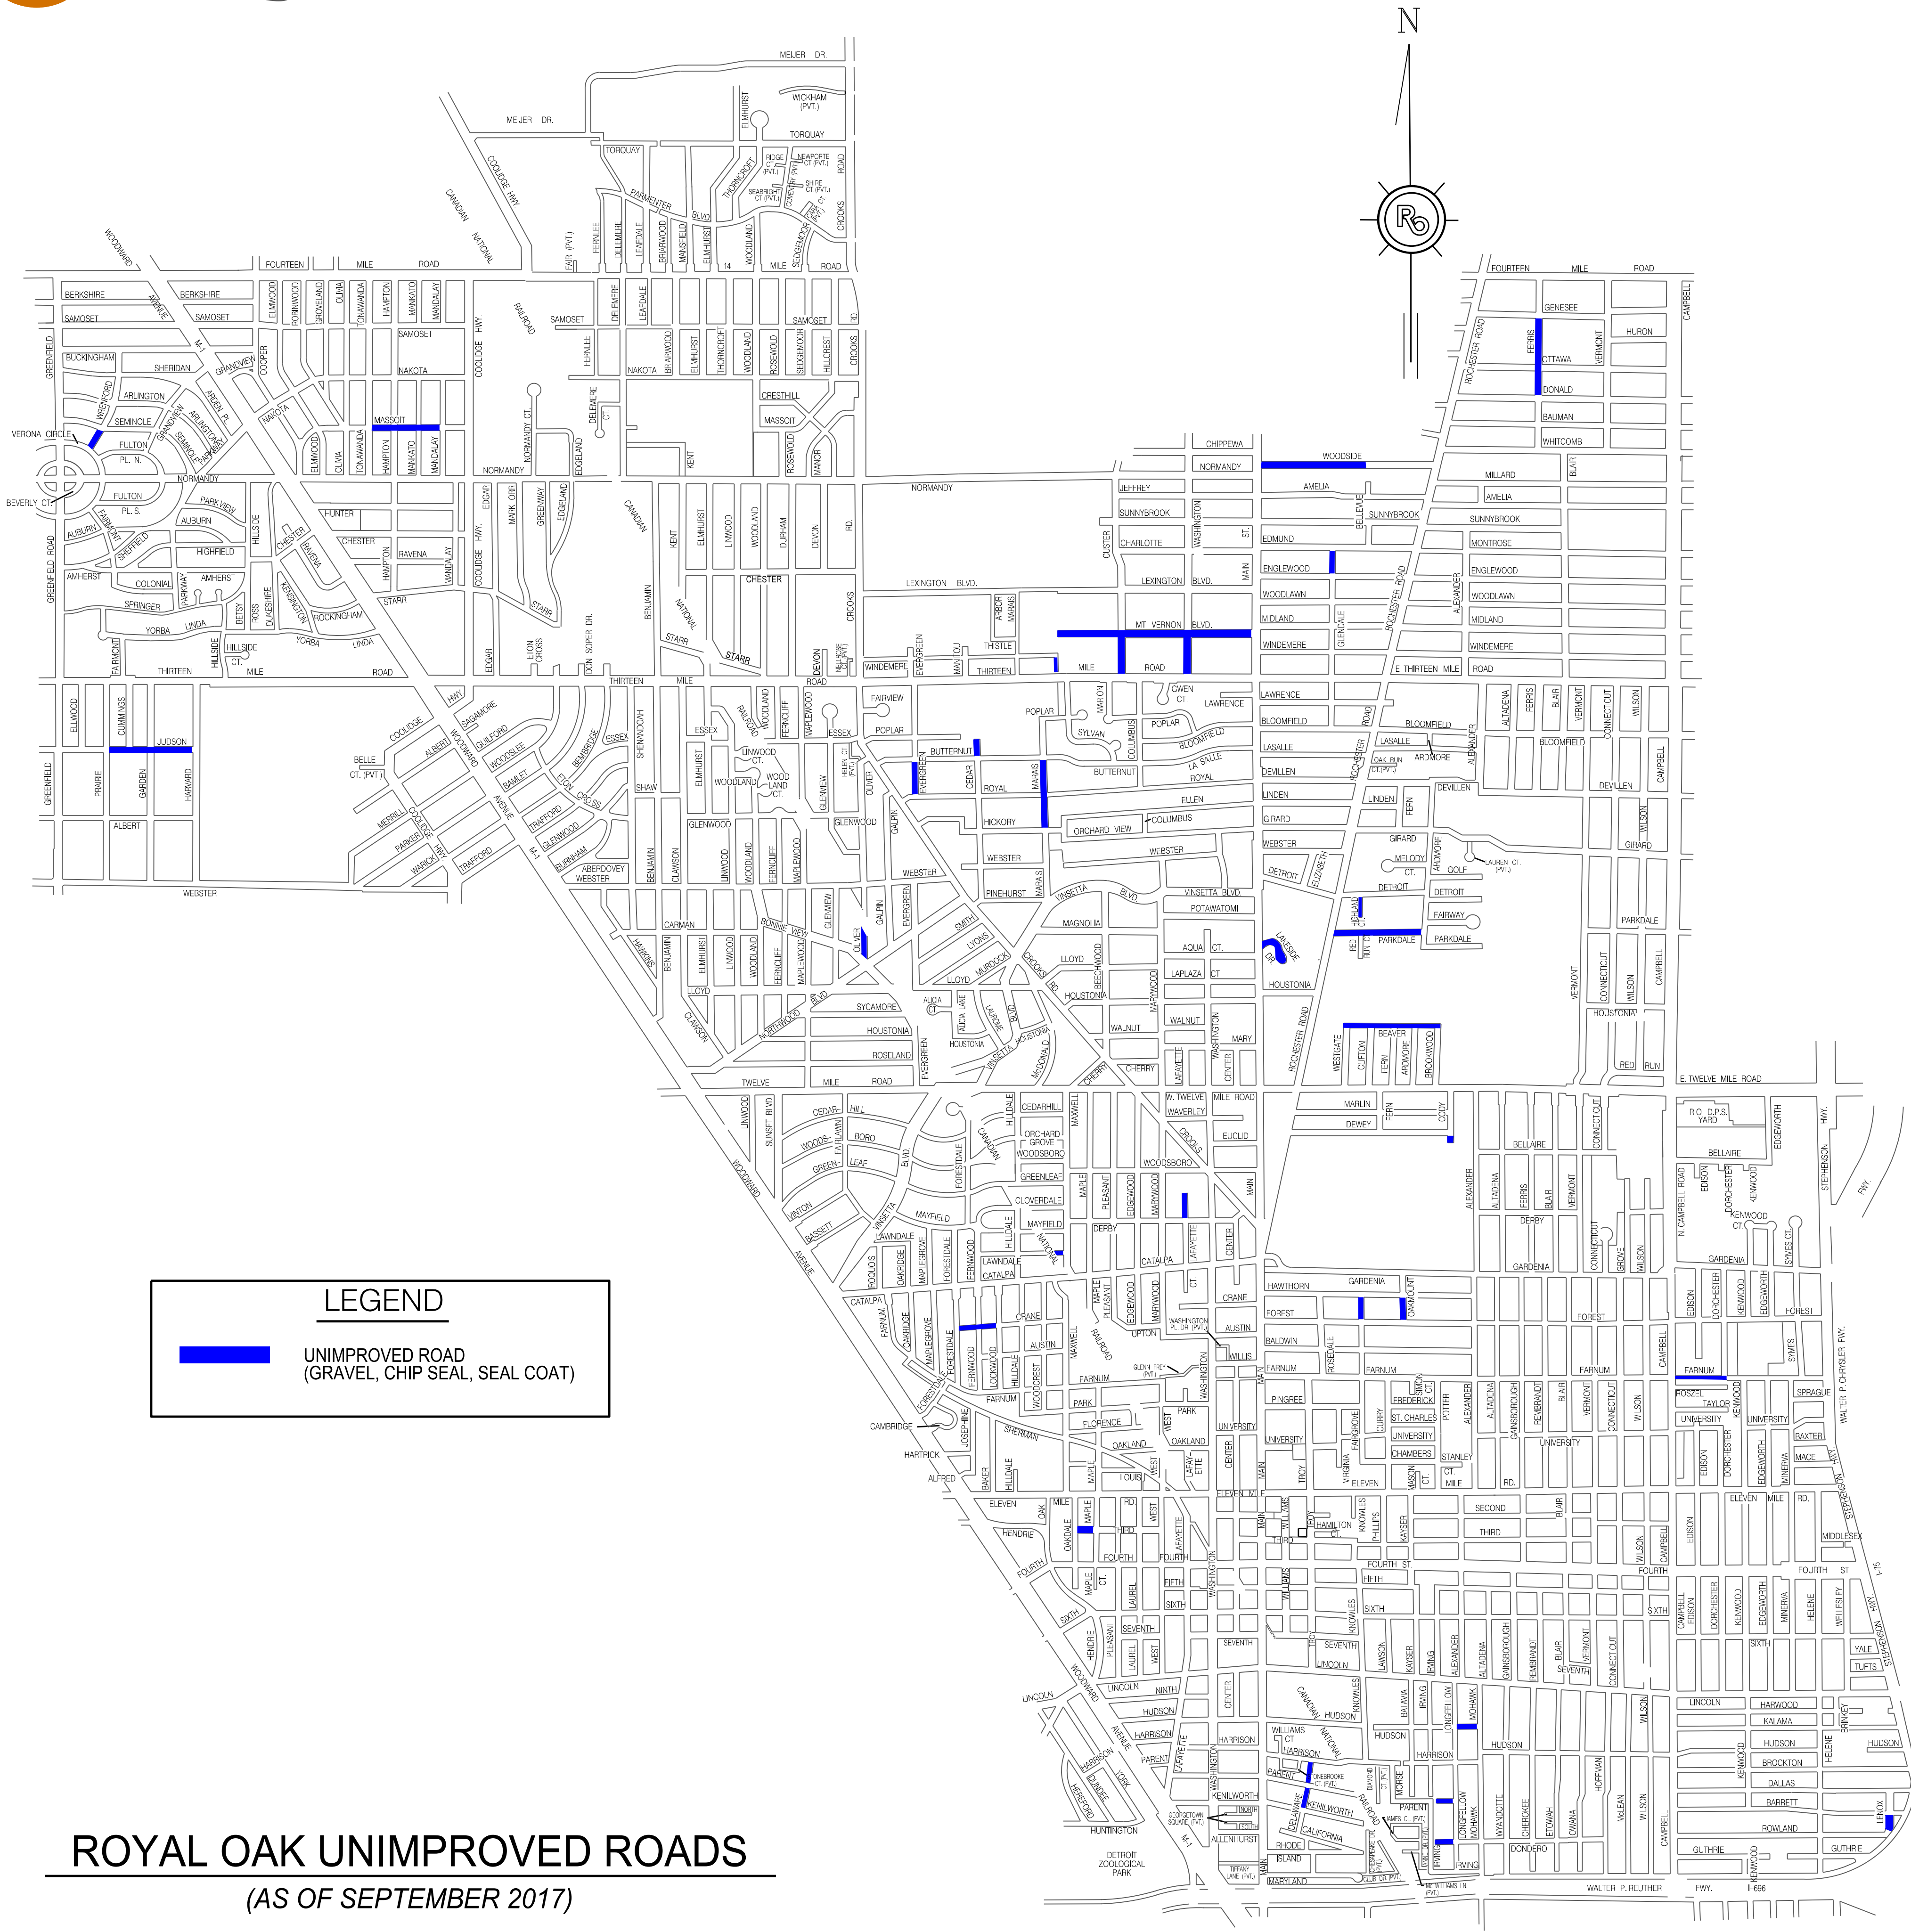

# Royal Oak

**LEGEND**

 UNIMPROVED ROAD  
(GRAVEL, CHIP SEAL, SEAL COAT)

## ROYAL OAK UNIMPROVED ROADS

(AS OF SEPTEMBER 2017)