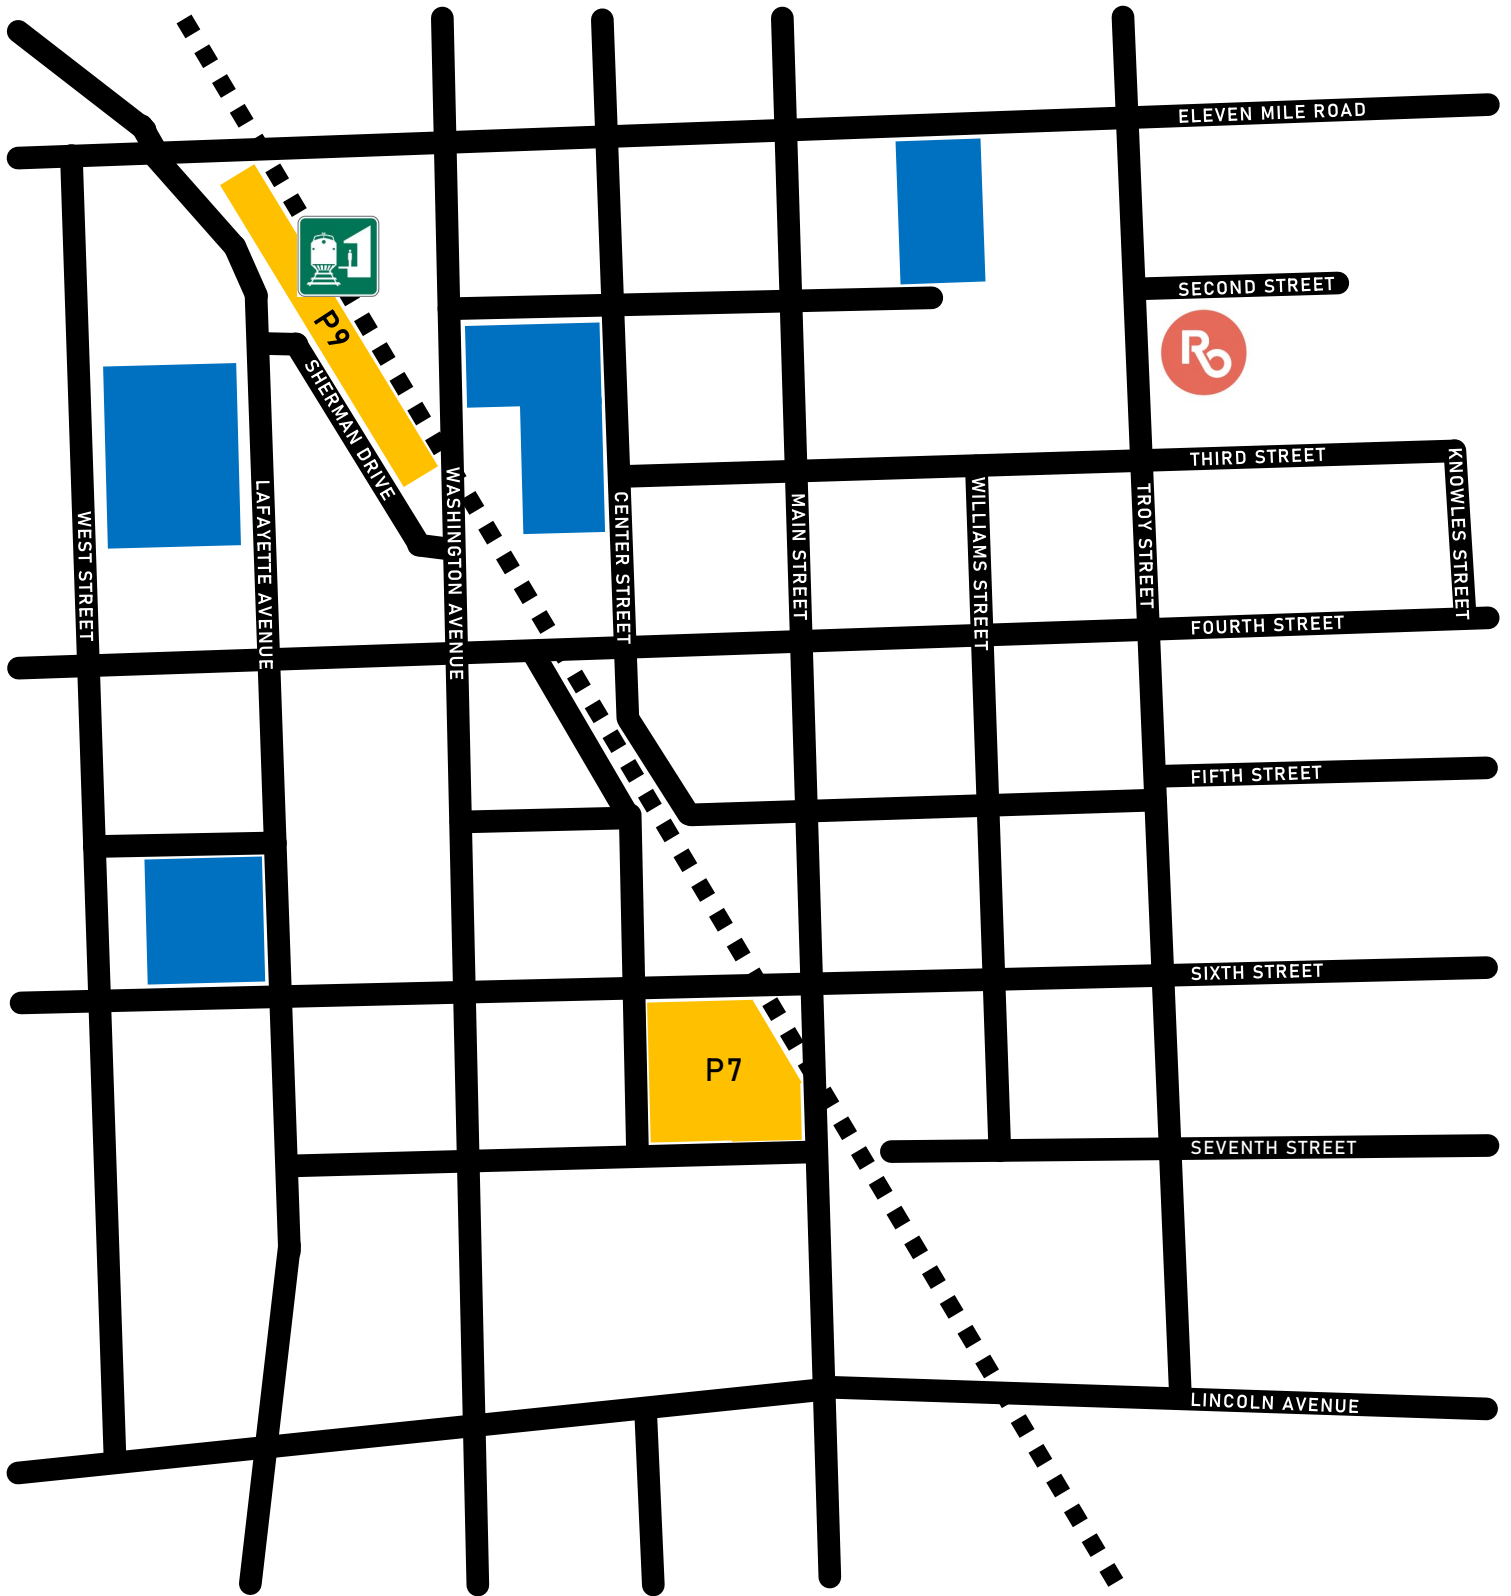

DOWNTOWN ROYAL OAK PARKING PASSES

PARKING STRUCTURE - Monthly passes available through Park-Rite, 313-965-7275

PARKING LOT - Passes available at the Treasurer's Office (City Hall), 248-246-3140
 P7 - Monthly passes available P9 - Daily passes available for Amtrak travelers

AMTRAK STATION
 202 S. Sherman Drive

ROYAL OAK CITY HALL
 203 S. Troy Street