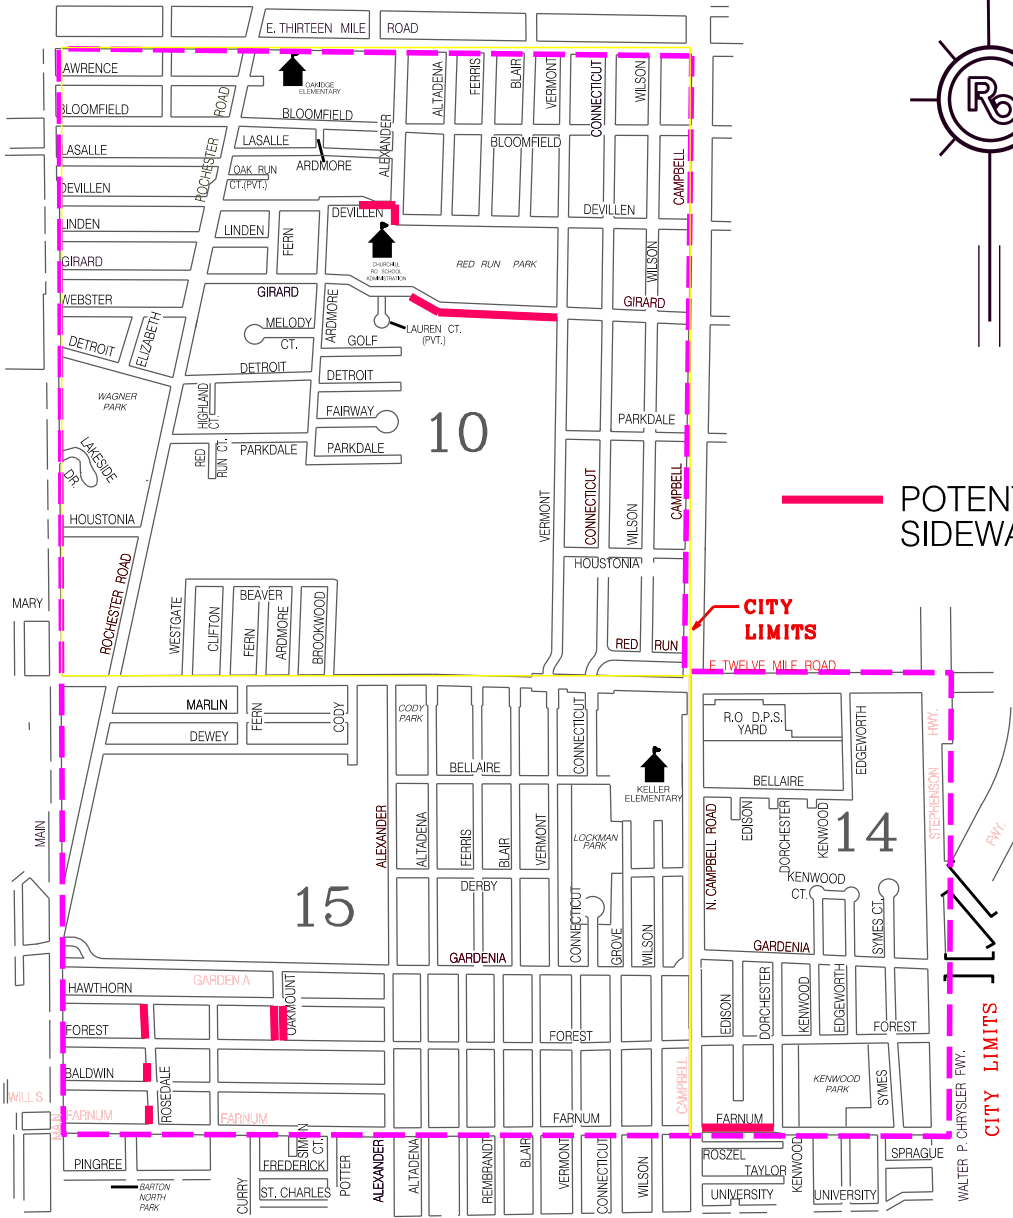

MAP OF CITY OF ROYAL OAK

OAKLAND COUNTY, MICHIGAN

COMMUNITY DEVELOPMENT
DEPARTMENT

N

— POTENTIAL NEW
SIDEWALK LOCATIONS

**CITY
LIMITS**

**CITY
LIMITS**