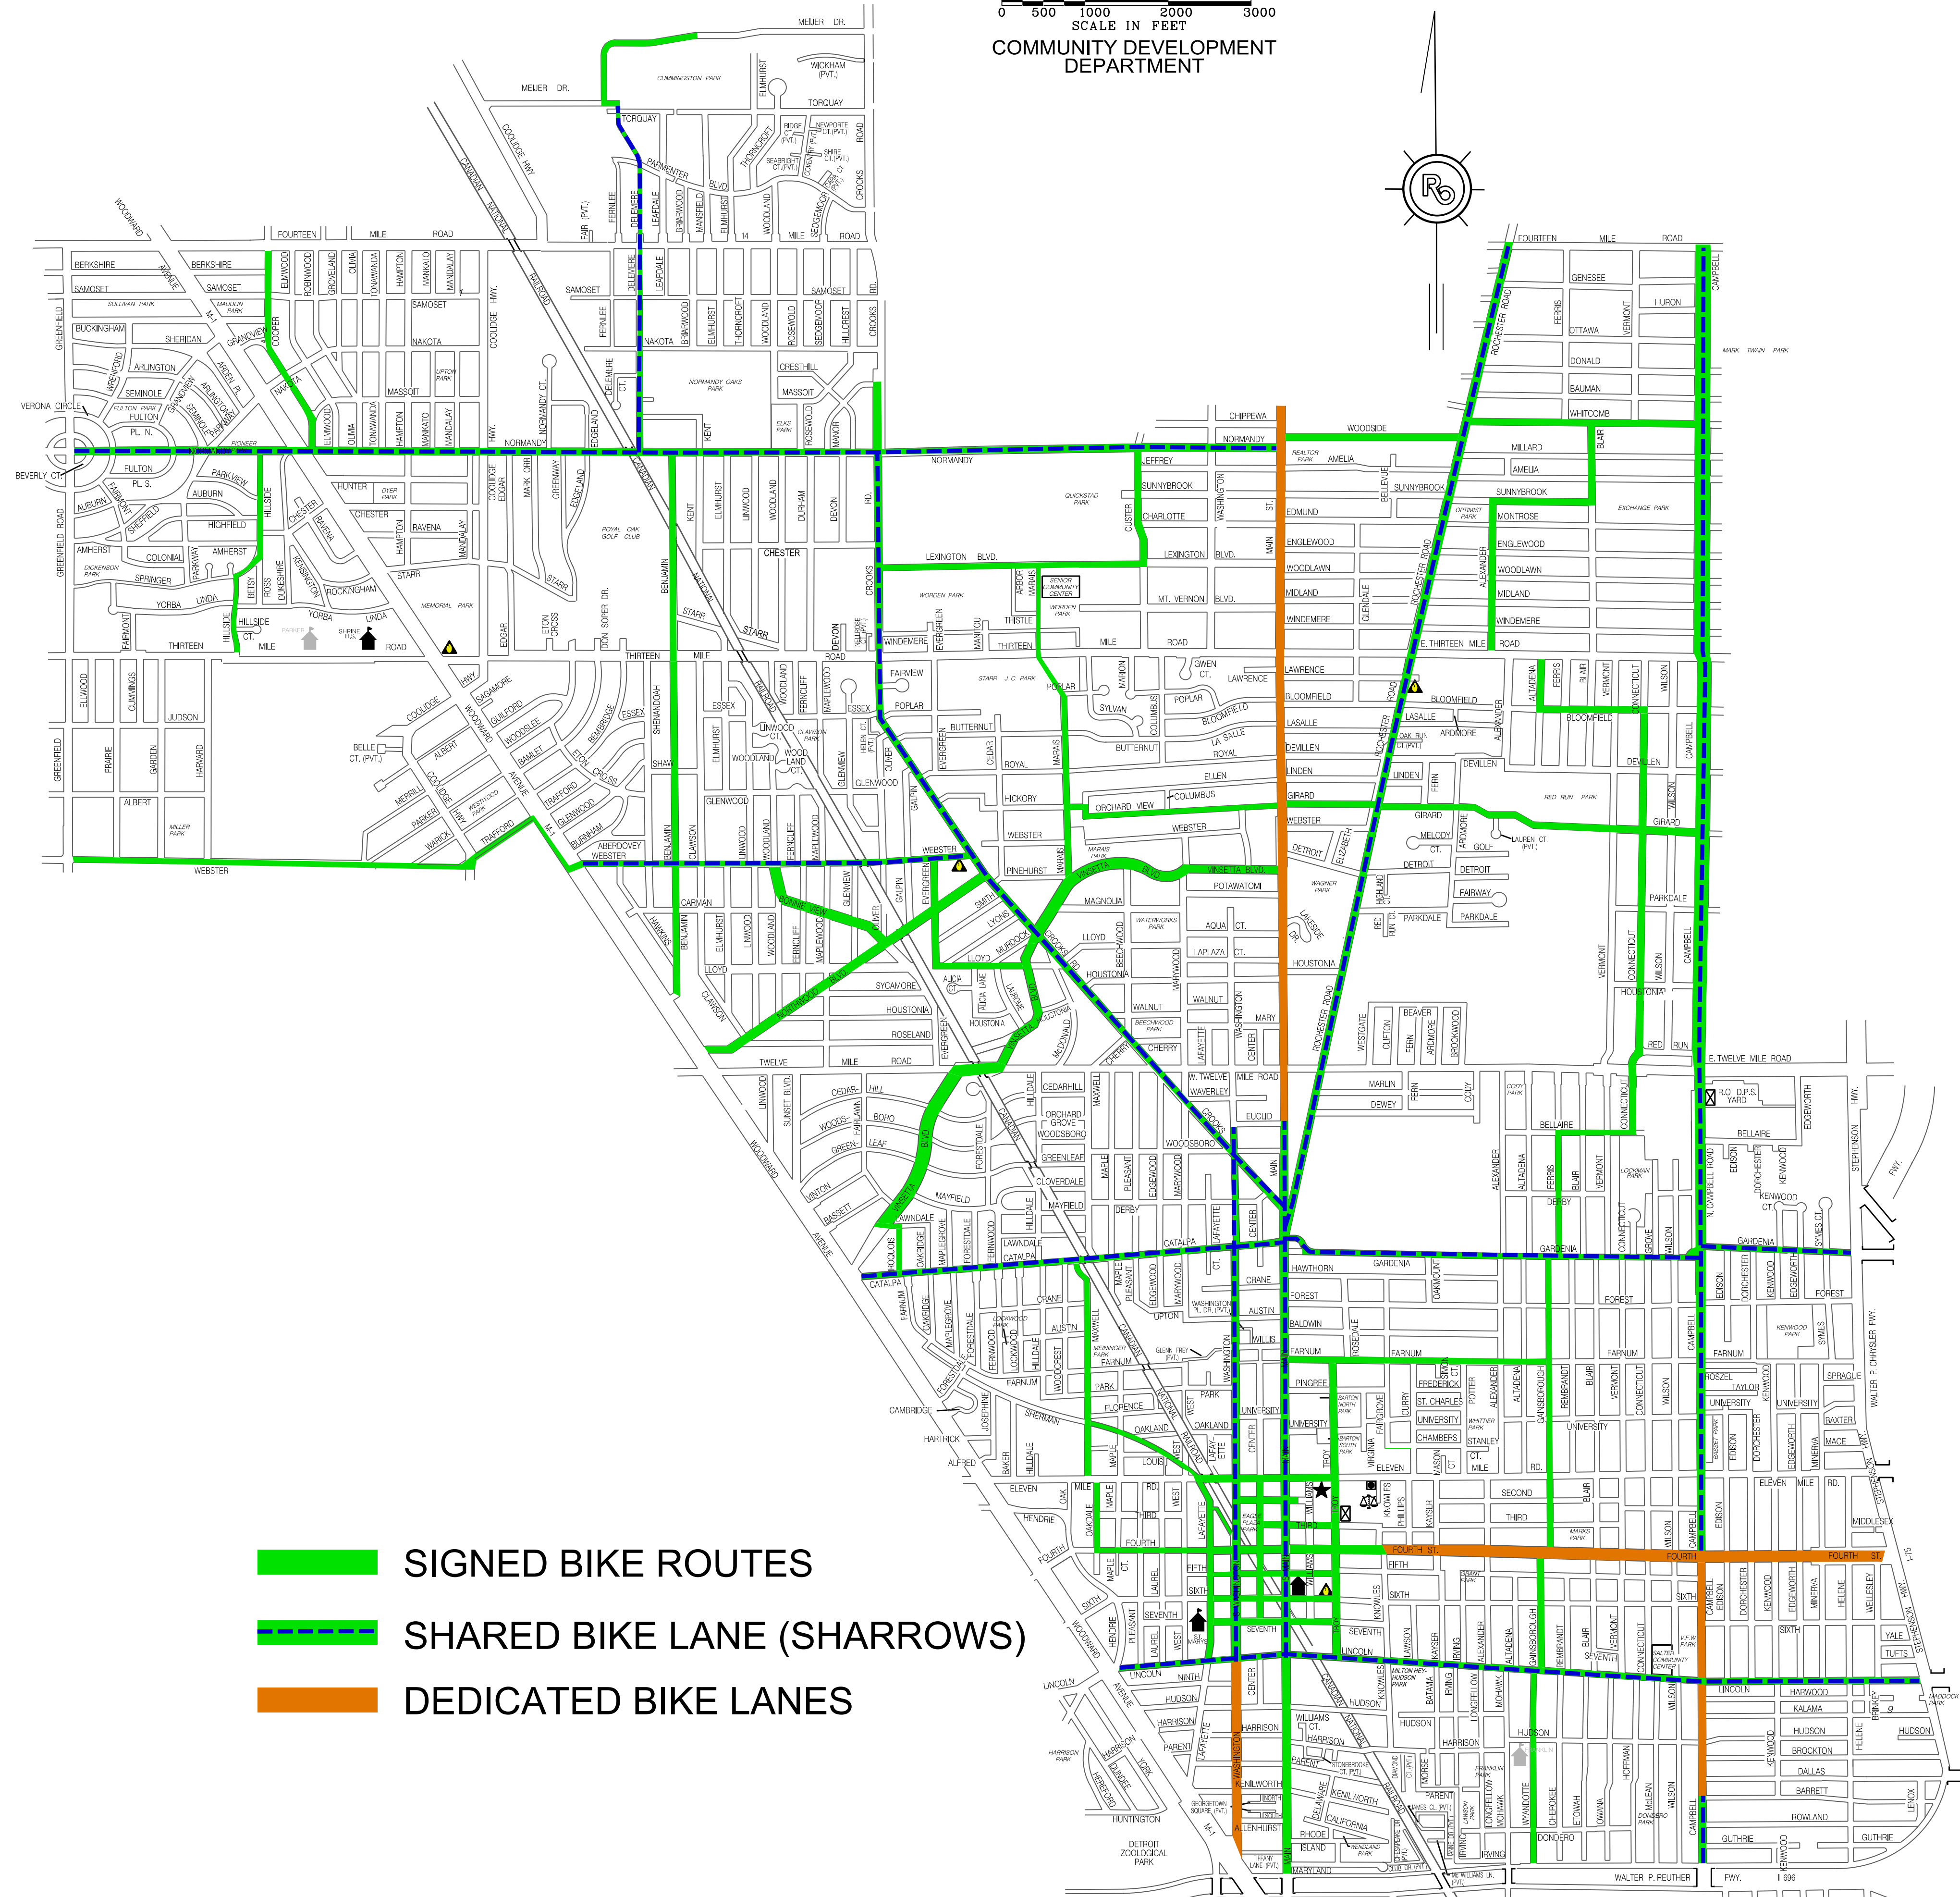

Royal Oak

MAP OF CITY OF ROYAL OAK OAKLAND COUNTY, MICHIGAN

0 500 1000 2000 3000
SCALE IN FEET
COMMUNITY DEVELOPMENT
DEPARTMENT

-  SIGNED BIKE ROUTES
-  SHARED BIKE LANE (SHARROWS)
-  DEDICATED BIKE LANES