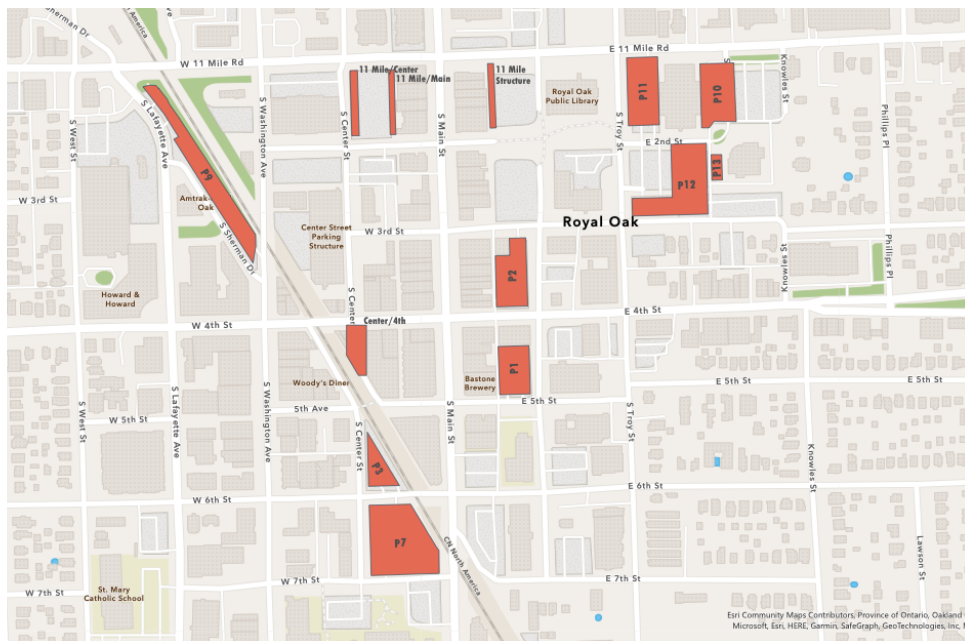

AUTO-PAY feature available for subsequent visits in the app

LOCAL LOTS

If there's a
problem paying
text METER to
248-246-9949